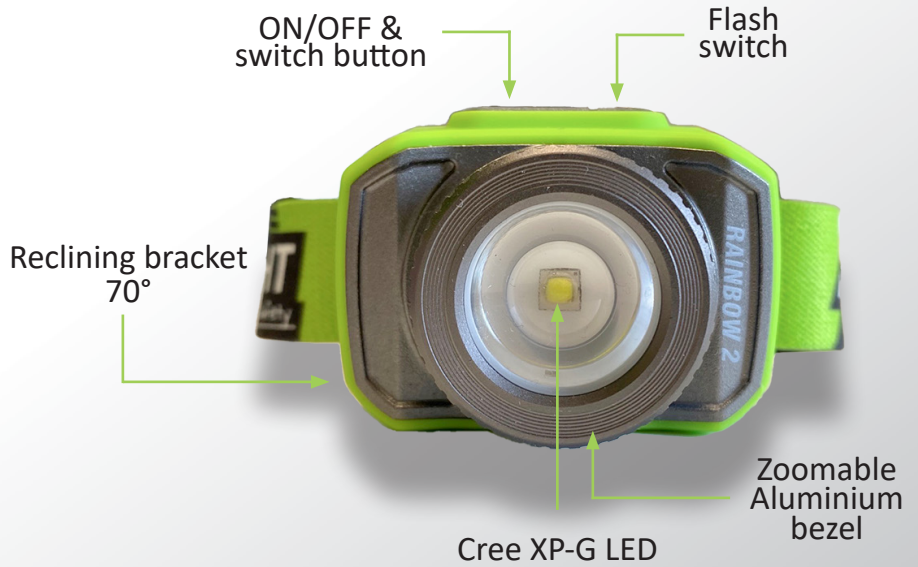

RAINBOW 2

HL 10 002 00

HS Code : 85131000
Barcode : 3700671407609

250
Lumens

112g
Weight

120M
Range

IP54
Rating

Li-Po
Battery

SOS
Mode

	Brightness	Running Time
Max. (100%)	250 lumen	3 hours
Medium (60%)	150 lumen	4 hours
Low (40%)	100 lumen	6 hours
Faint (20%)	50 lumen	9 hours
Eco (10%)	25 lumen	20 hours

Charging time : 4 h
Charging indicator : Blue blink - charging
Blue - full

Assets

- Many accessories provided (strap with reclining headlamp bracket, Tube strap, fastener clip)
- SOS feature available.
- Fully adjustable light beam up to 120° beam angle.
- Charging indicator
- Robust (Aluminium shell)

Use

Flood for working near feet area; **Focused** for work within easy reach. **SOS mode**

Indication of remaining capacity in the battery

Application : Crafts, DIY, Leisure